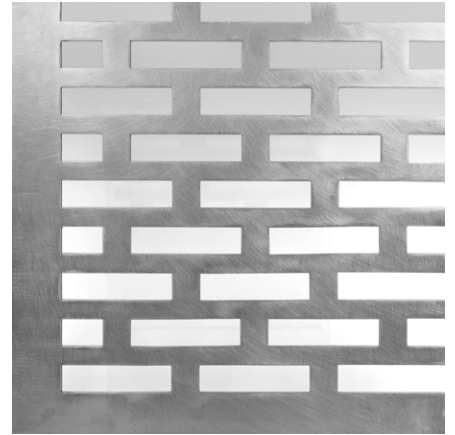

Standard Textures | Patterns

Tactile Formed Aluminum | Directional Finish

Tactile Formed Aluminum |  
Non-Directional Finish

Tactile Formed Aluminum | Perforated

Tactile Formed Aluminum | Embossed

Tactile Formed Aluminum |  
Hydraulic Pressed

Tactile Formed Aluminum | Anodized

Tactile Formed Aluminum |  
Ceramic Composite Coating

Contact a product manager for bespoke textures and patterns.

Standard Colors | Tonalities

Tactile Formed Aluminum | Grey Anodized

Tactile Formed Aluminum |  
Ceramic Composite Coating | Sea Blue

Tactile Formed Aluminum |  
Ceramic Composite Coating | White

Contact a product manager for bespoke colors and tonalities.