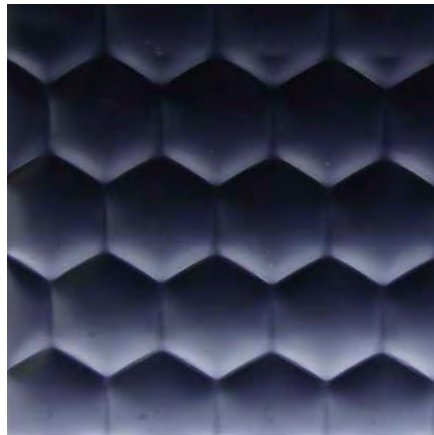

Standard Textures | Patterns

Tactile Formed Aluminum | Directional Finish

Tactile Formed Aluminum |  
Non-Directional Finish

Tactile Formed Aluminum | Perforated

Tactile Formed Aluminum | Embossed

Tactile Formed Aluminum |  
Hydraulic Pressed

Tactile Formed Aluminum | Anodized

Tactile Formed Aluminum |  
Ceramic Composite Coating

Contact a product manager for bespoke textures and patterns.

Standard Colors | Tonalities

Tactile Formed Aluminum | Grey Anodized